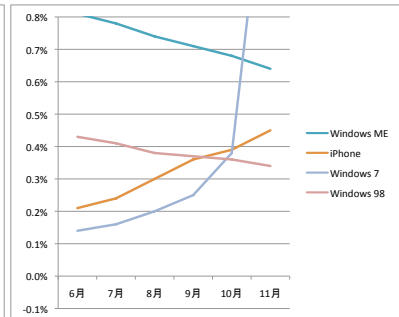

6月	7月	8月	9月	10月	11月
Windows XP	64.5%	64.0%	63.4%	62.3%	61.6%	60.3%
Windows Vista	26.3%	27.1%	27.7%	28.5%	29.0%	29.2%
MacOS	4.3%	4.2%	4.3%	4.5%	4.5%	4.6%
Windows 2000	1.6%	1.6%	1.5%	1.5%	1.4%	1.4%
Windows ME	0.8%	0.8%	0.7%	0.7%	0.7%	0.6%
iPhone	0.2%	0.2%	0.3%	0.4%	0.4%	0.5%
Windows 7	0.1%	0.2%	0.2%	0.3%	0.4%	1.4%
Windows 98	0.4%	0.4%	0.4%	0.4%	0.4%	0.3%

	6月	7月	8月	9月	10月	11月
Internet Ex	43.7%	43.0%	42.8%	39.5%	36.6%	35.6%
Internet Ex	25.6%	24.3%	23.9%	21.0%	19.2%	17.8%
Internet Ex	6.4%	8.3%	12.2%	16.2%	18.1%	19.8%
Firefox 3	10.9%	11.1%	7.4%	9.3%	12.3%	12.7%
Sleipnir	4.0%	3.9%	4.1%	4.0%	3.9%	3.8%
Safari	3.5%	3.4%	3.7%	3.9%	3.8%	3.9%
Opera	1.7%	1.7%	1.8%	1.8%	1.8%	1.8%
Chrome	1.1%	1.1%	1.3%	1.4%	1.6%	1.8%
Lunascap	0.7%	0.8%	0.8%	0.8%	0.8%	0.8%

OS推移