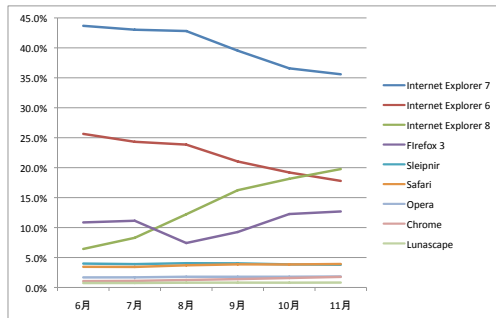

ブラウザ推移

◆本プレスリリースに関する問合せ先
株式会社サムライファクトリー 担当:川上ゆか
TEL : 03-6277-5281
FAX : 03-6277-5283
E-mail: prs@samurai-factory.jp