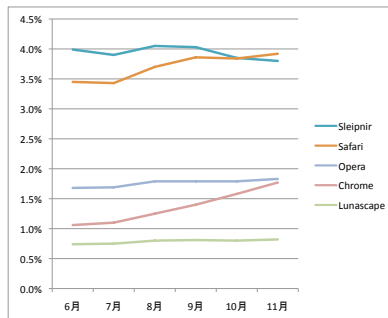

ブラウザ推移

◆本プレスリリースに関する問合せ先
株式会社サムライファクトリー 担当:川上ゆか
TEL : 03-6277-5281
FAX : 03-6277-5283
E-mail: prs@samurai-factory.jp