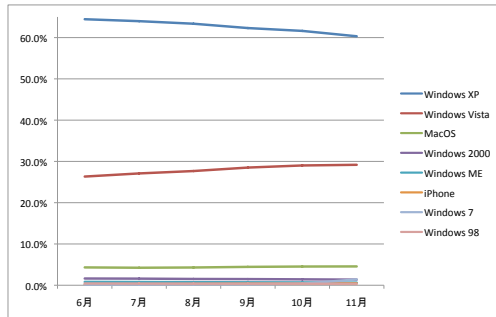

6月	7月	8月	9月	10月	11月
Windows XP	64.5%	64.0%	63.4%	62.3%	61.6%	60.3%
Windows Vista	26.3%	27.1%	27.7%	28.5%	29.0%	29.2%
MacOS	4.3%	4.2%	4.3%	4.5%	4.5%	4.6%
Windows 2000	1.6%	1.6%	1.5%	1.5%	1.4%	1.4%
Windows ME	0.8%	0.8%	0.7%	0.7%	0.7%	0.6%
iPhone	0.2%	0.2%	0.3%	0.4%	0.4%	0.5%
Windows 7	0.1%	0.2%	0.2%	0.3%	0.4%	1.4%
Windows 98	0.4%	0.4%	0.4%	0.4%	0.4%	0.3%

	6月	7月	8月	9月	10月	11月
Internet Ex	43.7%	43.0%	42.8%	39.5%	36.6%	35.6%
Internet Ex	25.6%	24.3%	23.9%	21.0%	19.2%	17.8%
Internet Ex	6.4%	8.3%	12.2%	16.2%	18.1%	19.8%
Firefox 3	10.9%	11.1%	7.4%	9.3%	12.3%	12.7%
Sleipnir	4.0%	3.9%	4.1%	4.0%	3.9%	3.8%
Safari	3.5%	3.4%	3.7%	3.9%	3.8%	3.9%
Opera	1.7%	1.7%	1.8%	1.8%	1.8%	1.8%
Chrome	1.1%	1.1%	1.3%	1.4%	1.6%	1.8%
Lunascap	0.7%	0.8%	0.8%	0.8%	0.8%	0.8%

OS推移