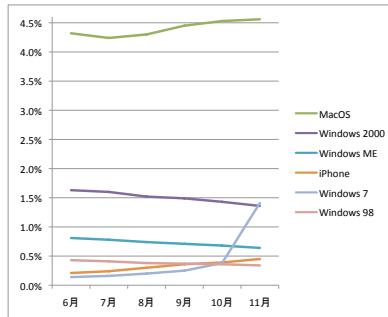

6月	7月	8月	9月	10月	11月
Windows XP	64.5%	64.0%	63.4%	62.3%	61.6%	60.3%
Windows Vista	26.3%	27.1%	27.7%	28.5%	29.0%	29.2%
MacOS	4.3%	4.2%	4.3%	4.5%	4.5%	4.6%
Windows 2000	1.6%	1.6%	1.5%	1.5%	1.4%	1.4%
Windows ME	0.8%	0.8%	0.7%	0.7%	0.7%	0.6%
iPhone	0.2%	0.2%	0.3%	0.4%	0.4%	0.5%
Windows 7	0.1%	0.2%	0.2%	0.3%	0.4%	1.4%
Windows 98	0.4%	0.4%	0.4%	0.4%	0.4%	0.3%

	6月	7月	8月	9月	10月	11月
Internet Ex	43.7%	43.0%	42.8%	39.5%	36.6%	35.6%
Internet Ex	25.6%	24.3%	23.9%	21.0%	19.2%	17.8%
Internet Ex	6.4%	8.3%	12.2%	16.2%	18.1%	19.8%
Firefox 3	10.9%	11.1%	7.4%	9.3%	12.3%	12.7%
Sleipnir	4.0%	3.9%	4.1%	4.0%	3.9%	3.8%
Safari	3.5%	3.4%	3.7%	3.9%	3.8%	3.9%
Opera	1.7%	1.7%	1.8%	1.8%	1.8%	1.8%
Chrome	1.1%	1.1%	1.3%	1.4%	1.6%	1.8%
Lunascap	0.7%	0.8%	0.8%	0.8%	0.8%	0.8%

OS推移