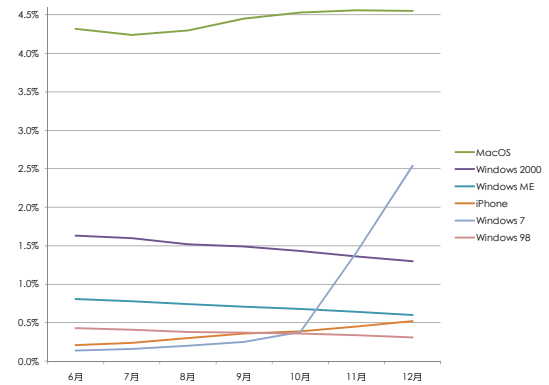

## OSシェア推移

	6月	7月	8月	9月	10月	11月	12月
Windows XP	64.5%	64.0%	63.4%	62.3%	61.6%	60.3%	59.3%
Windows Vista	26.3%	27.1%	27.7%	28.5%	29.0%	29.2%	29.1%
MacOS	4.3%	4.2%	4.3%	4.5%	4.5%	4.6%	4.6%
Windows 2000	1.6%	1.6%	1.5%	1.5%	1.4%	1.4%	1.3%
Windows ME	0.8%	0.8%	0.7%	0.7%	0.7%	0.6%	0.6%
iPhone	0.2%	0.2%	0.3%	0.4%	0.4%	0.5%	0.5%
Windows 7	0.1%	0.2%	0.2%	0.3%	0.4%	1.4%	2.5%
Windows 98	0.4%	0.4%	0.4%	0.4%	0.4%	0.3%	0.3%

全体グラフ

拡大グラフ