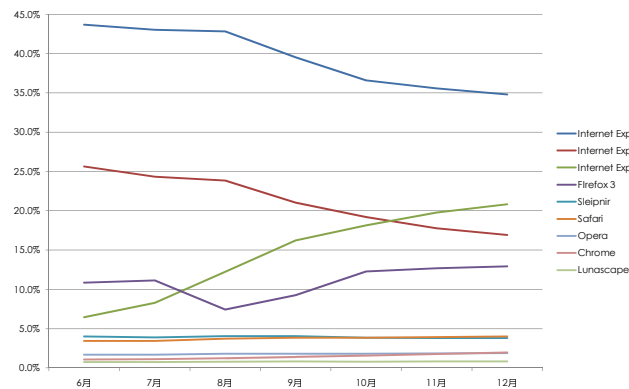

OSシェア推移

	6月	7月	8月	9月	10月	11月	12月
Windows XP	64.5%	64.0%	63.4%	62.3%	61.6%	60.3%	59.3%
Windows Vista	26.3%	27.1%	27.7%	28.5%	29.0%	29.2%	29.1%
MacOS	4.3%	4.2%	4.3%	4.5%	4.5%	4.6%	4.6%
Windows 2000	1.6%	1.6%	1.5%	1.5%	1.4%	1.4%	1.3%
Windows ME	0.8%	0.8%	0.7%	0.7%	0.7%	0.6%	0.6%
iPhone	0.2%	0.2%	0.3%	0.4%	0.4%	0.5%	0.5%
Windows 7	0.1%	0.2%	0.2%	0.3%	0.4%	1.4%	2.5%
Windows 98	0.4%	0.4%	0.4%	0.4%	0.4%	0.3%	0.3%

ブラウザシェア推移

	6月	7月	8月	9月	10月	11月	12月
Internet Explorer 7	43.7%	43.0%	42.8%	39.5%	36.6%	35.6%	34.8%
Internet Explorer 6	25.6%	24.3%	23.9%	21.0%	19.2%	17.8%	16.9%
Internet Explorer 8	6.4%	8.3%	12.2%	16.2%	18.1%	19.8%	20.8%
Firefox 3	10.9%	11.1%	7.4%	9.3%	12.3%	12.7%	12.9%
Sleipnir	4.0%	3.9%	4.1%	4.0%	3.9%	3.8%	3.8%
Safari	3.5%	3.4%	3.7%	3.9%	3.8%	3.9%	4.0%
Opera	1.7%	1.7%	1.8%	1.8%	1.8%	1.8%	1.9%
Chrome	1.1%	1.1%	1.3%	1.4%	1.6%	1.8%	2.0%
Lunascap	0.7%	0.8%	0.8%	0.8%	0.8%	0.8%	0.8%

全体グラフ

◆本プレスリリースに関する問合せ先
株式会社サムライファクトリー 担当：粕谷幸司
TEL : 03-6277-5281
FAX : 03-6277-5283
E-mail : prs@samurai-factory.jp