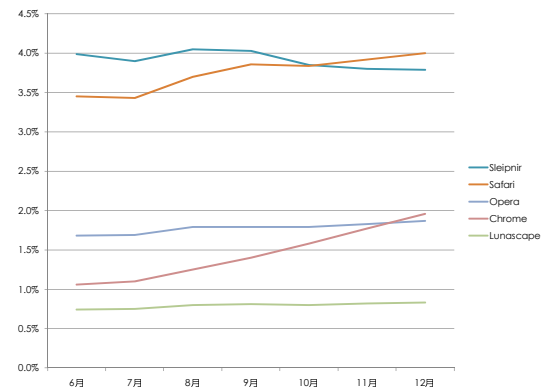

拡大グラフ

◆本プレスリリースに関する問合せ先
株式会社サムライファクトリー 担当：粕谷幸司
TEL : 03-6277-5281
FAX : 03-6277-5283
E-mail : prs@samurai-factory.jp