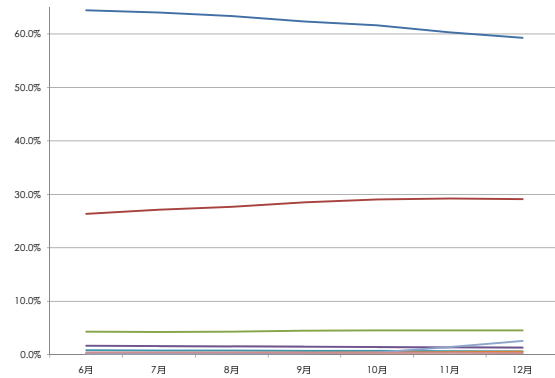

## OSシェア推移

	6月	7月	8月	9月	10月	11月	12月
Windows XP	64.5%	64.0%	63.4%	62.3%	61.6%	60.3%	59.3%
Windows Vista	26.3%	27.1%	27.7%	28.5%	29.0%	29.2%	29.1%
MacOS	4.3%	4.2%	4.3%	4.5%	4.5%	4.6%	4.6%
Windows 2000	1.6%	1.6%	1.5%	1.5%	1.4%	1.4%	1.3%
Windows ME	0.8%	0.8%	0.7%	0.7%	0.7%	0.6%	0.6%
iPhone	0.2%	0.2%	0.3%	0.4%	0.4%	0.5%	0.5%
Windows 7	0.1%	0.2%	0.2%	0.3%	0.4%	1.4%	2.5%
Windows 98	0.4%	0.4%	0.4%	0.4%	0.4%	0.3%	0.3%

全体グラフ

拡大グラフ

## ブラウザシェア推移

	6月	7月	8月	9月	10月	11月	12月
Internet Explorer 7	43.7%	43.0%	42.8%	39.5%	36.6%	35.6%	34.8%
Internet Explorer 6	25.6%	24.3%	23.9%	21.0%	19.2%	17.8%	16.9%
Internet Explorer 8	6.4%	8.3%	12.2%	16.2%	18.1%	19.8%	20.8%
Firefox 3	10.9%	11.1%	7.4%	9.3%	12.3%	12.7%	12.9%
Sleipnir	4.0%	3.9%	4.1%	4.0%	3.9%	3.8%	3.8%
Safari	3.5%	3.4%	3.7%	3.9%	3.8%	3.9%	4.0%
Opera	1.7%	1.7%	1.8%	1.8%	1.8%	1.8%	1.9%
Chrome	1.1%	1.1%	1.3%	1.4%	1.6%	1.8%	2.0%
Lunascap	0.7%	0.8%	0.8%	0.8%	0.8%	0.8%	0.8%