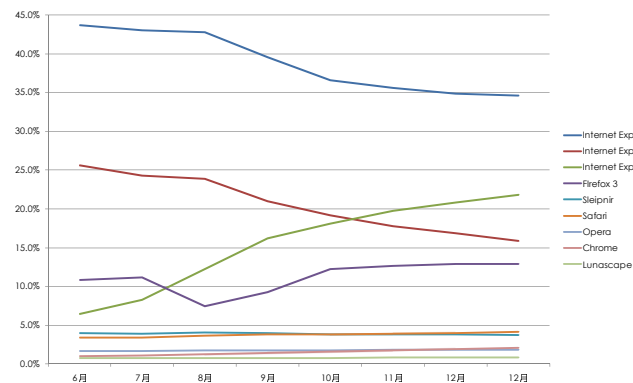

OSシェア推移

	6月	7月	8月	9月	10月	11月	12月	1月
Windows XP	64.5%	64.0%	63.4%	62.3%	61.6%	60.3%	59.3%	57.8%
Windows Vista	26.3%	27.1%	27.7%	28.5%	29.0%	29.2%	29.1%	29.0%
MacOS	4.3%	4.2%	4.3%	4.5%	4.5%	4.6%	4.6%	4.6%
Windows 2000	1.6%	1.6%	1.5%	1.5%	1.4%	1.4%	1.3%	1.2%
Windows ME	0.8%	0.8%	0.7%	0.7%	0.7%	0.6%	0.6%	0.6%
iPhone	0.2%	0.2%	0.3%	0.4%	0.4%	0.5%	0.5%	0.6%
Windows 7	0.1%	0.2%	0.2%	0.3%	0.4%	1.4%	2.5%	4.0%
Windows 98	0.4%	0.4%	0.4%	0.4%	0.4%	0.3%	0.3%	0.3%

ブラウザシェア推移

	6月	7月	8月	9月	10月	11月	12月	12月
Internet Explorer 7	43.7%	43.0%	42.8%	39.5%	36.6%	35.6%	34.8%	34.6%
Internet Explorer 6	25.6%	24.3%	23.9%	21.0%	19.2%	17.8%	16.9%	15.9%
Internet Explorer 8	6.4%	8.3%	12.2%	16.2%	18.1%	19.8%	20.8%	21.8%
Firefox 3	10.9%	11.1%	7.4%	9.3%	12.3%	12.7%	12.9%	12.9%
Sleipnir	4.0%	3.9%	4.1%	4.0%	3.9%	3.8%	3.8%	3.8%
Safari	3.5%	3.4%	3.7%	3.9%	3.8%	3.9%	4.0%	4.1%
Opera	1.7%	1.7%	1.8%	1.8%	1.8%	1.8%	1.9%	1.8%
Chrome	1.1%	1.1%	1.3%	1.4%	1.6%	1.8%	2.0%	2.1%
Lunaspae	0.7%	0.8%	0.8%	0.8%	0.8%	0.8%	0.8%	0.9%

全体グラフ

◆本プレスリリースに関する問合せ先
株式会社サムライファクトリー 担当：粕谷幸司
Tel : 03-6277-5281
Fax : 03-6277-5283
E-mail : prs@samurai-factory.jp