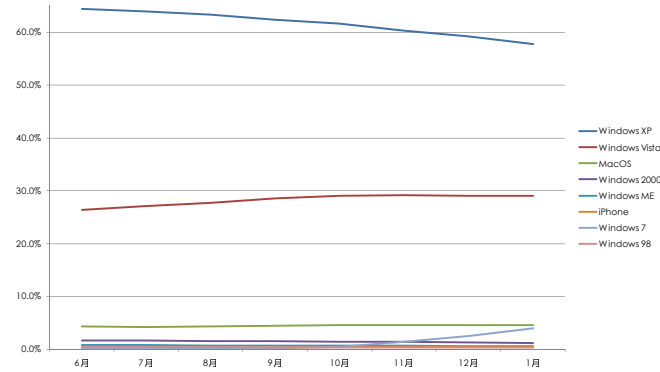

OSシェア推移

	6月	7月	8月	9月	10月	11月	12月	1月
Windows XP	64.5%	64.0%	63.4%	62.3%	61.6%	60.3%	59.3%	57.8%
Windows Vista	26.3%	27.1%	27.7%	28.5%	29.0%	29.2%	29.1%	29.0%
MacOS	4.3%	4.2%	4.3%	4.5%	4.5%	4.6%	4.6%	4.6%
Windows 2000	1.6%	1.6%	1.5%	1.5%	1.4%	1.4%	1.3%	1.2%
Windows ME	0.8%	0.8%	0.7%	0.7%	0.7%	0.6%	0.6%	0.6%
iPhone	0.2%	0.2%	0.3%	0.4%	0.4%	0.5%	0.5%	0.6%
Windows 7	0.1%	0.2%	0.2%	0.3%	0.4%	1.4%	2.5%	4.0%
Windows 98	0.4%	0.4%	0.4%	0.4%	0.4%	0.3%	0.3%	0.3%

全体グラフ

拡大グラフ

ブラウザシェア推移

	6月	7月	8月	9月	10月	11月	12月	12月
Internet Explorer 7	43.7%	43.0%	42.8%	39.5%	36.6%	35.6%	34.8%	34.6%
Internet Explorer 6	25.6%	24.3%	23.9%	21.0%	19.2%	17.8%	16.9%	15.9%
Internet Explorer 8	6.4%	8.3%	12.2%	16.2%	18.1%	19.8%	20.8%	21.8%
Firefox 3	10.9%	11.1%	7.4%	9.3%	12.3%	12.7%	12.9%	12.9%
Sleipnir	4.0%	3.9%	4.1%	4.0%	3.9%	3.8%	3.8%	3.8%
Safari	3.5%	3.4%	3.7%	3.9%	3.8%	3.9%	4.0%	4.1%
Opera	1.7%	1.7%	1.8%	1.8%	1.8%	1.8%	1.9%	1.8%
Chrome	1.1%	1.1%	1.3%	1.4%	1.6%	1.8%	2.0%	2.1%
Lunaspae	0.7%	0.8%	0.8%	0.8%	0.8%	0.8%	0.8%	0.9%