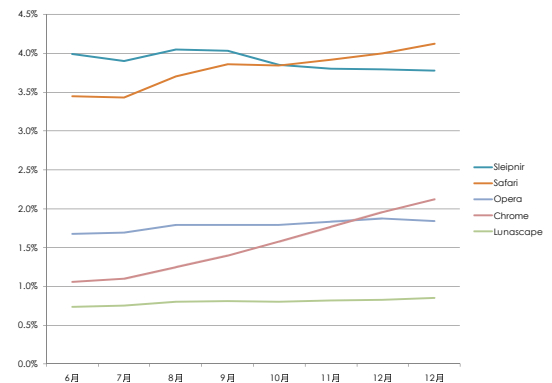

拡大グラフ

◆本プレスリリースに関する問合せ先
株式会社サムライファクトリー 担当：粕谷幸司
Tel : 03-6277-5281
Fax : 03-6277-5283
E-mail : prs@samurai-factory.jp