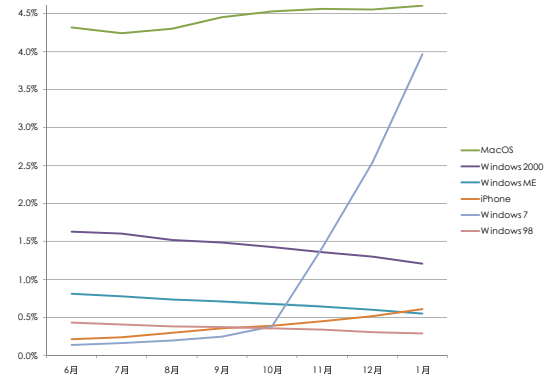

OSシェア推移

	6月	7月	8月	9月	10月	11月	12月	1月
Windows XP	64.5%	64.0%	63.4%	62.3%	61.6%	60.3%	59.3%	57.8%
Windows Vista	26.3%	27.1%	27.7%	28.5%	29.0%	29.2%	29.1%	29.0%
MacOS	4.3%	4.2%	4.3%	4.5%	4.5%	4.6%	4.6%	4.6%
Windows 2000	1.6%	1.6%	1.5%	1.5%	1.4%	1.4%	1.3%	1.2%
Windows ME	0.8%	0.8%	0.7%	0.7%	0.7%	0.6%	0.6%	0.6%
iPhone	0.2%	0.2%	0.3%	0.4%	0.4%	0.5%	0.5%	0.6%
Windows 7	0.1%	0.2%	0.2%	0.3%	0.4%	1.4%	2.5%	4.0%
Windows 98	0.4%	0.4%	0.4%	0.4%	0.4%	0.3%	0.3%	0.3%

全体グラフ

拡大グラフ

ブラウザシェア推移

	6月	7月	8月	9月	10月	11月	12月	12月
Internet Explorer 7	43.7%	43.0%	42.8%	39.5%	36.6%	35.6%	34.8%	34.6%
Internet Explorer 6	25.6%	24.3%	23.9%	21.0%	19.2%	17.8%	16.9%	15.9%
Internet Explorer 8	6.4%	8.3%	12.2%	16.2%	18.1%	19.8%	20.8%	21.8%
Firefox 3	10.9%	11.1%	7.4%	9.3%	12.3%	12.7%	12.9%	12.9%
Sleipnir	4.0%	3.9%	4.1%	4.0%	3.9%	3.8%	3.8%	3.8%
Safari	3.5%	3.4%	3.7%	3.9%	3.8%	3.9%	4.0%	4.1%
Opera	1.7%	1.7%	1.8%	1.8%	1.8%	1.8%	1.9%	1.8%
Chrome	1.1%	1.1%	1.3%	1.4%	1.6%	1.8%	2.0%	2.1%
Lunaspae	0.7%	0.8%	0.8%	0.8%	0.8%	0.8%	0.8%	0.9%