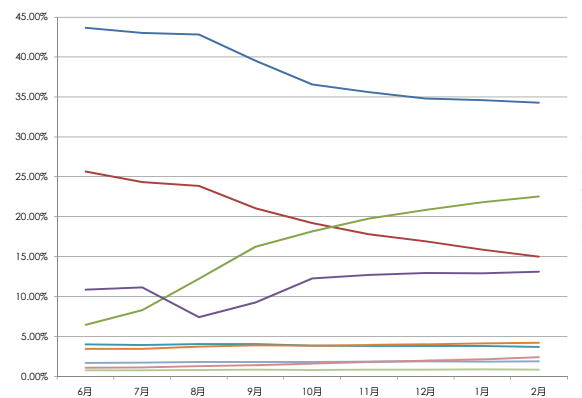

OSシェア推移

	6月	7月	8月	9月	10月	11月	12月	1月	2月
Windows XP	64.45%	63.98%	63.36%	62.31%	61.62%	60.32%	59.25%	57.75%	56.83%
Windows Vista	26.33%	27.09%	27.67%	28.51%	29.02%	29.18%	29.06%	29.02%	28.74%
MacOS	4.32%	4.24%	4.30%	4.45%	4.53%	4.56%	4.55%	4.60%	4.59%
Windows 2000	1.63%	1.60%	1.52%	1.49%	1.43%	1.36%	1.30%	1.21%	1.19%
Windows ME	0.81%	0.78%	0.74%	0.71%	0.68%	0.64%	0.60%	0.55%	0.51%
iPhone	0.21%	0.24%	0.30%	0.36%	0.39%	0.45%	0.52%	0.61%	0.68%
Windows 7	0.14%	0.16%	0.20%	0.25%	0.38%	1.41%	2.54%	3.96%	5.13%
Windows 98	0.43%	0.41%	0.38%	0.37%	0.36%	0.34%	0.31%	0.29%	0.27%

ブラウザシェア推移

	6月	7月	8月	9月	10月	11月	12月	1月	2月
Internet Explorer 7	43.68%	43.03%	42.81%	39.53%	36.58%	35.59%	34.81%	34.58%	34.29%
Internet Explorer 6	25.64%	24.32%	23.85%	21.03%	19.20%	17.79%	16.90%	15.86%	14.98%
Internet Explorer 8	6.43%	8.29%	12.22%	16.24%	18.14%	19.77%	20.82%	21.80%	22.51%
Firefox 3	10.86%	11.14%	7.42%	9.26%	12.26%	12.69%	12.92%	12.91%	13.10%
Steipnir	3.99%	3.90%	4.05%	4.03%	3.85%	3.80%	3.79%	3.78%	3.68%
Safari	3.45%	3.43%	3.70%	3.86%	3.84%	3.92%	4.00%	4.12%	4.20%
Opera	1.68%	1.69%	1.79%	1.79%	1.79%	1.83%	1.87%	1.84%	1.85%
Chrome	1.06%	1.10%	1.25%	1.40%	1.58%	1.77%	1.96%	2.12%	2.38%
Lunascap	0.74%	0.75%	0.80%	0.81%	0.80%	0.82%	0.83%	0.85%	0.84%

全体グラフ

◆本プレスリリースに関する問合せ先
株式会社サムライファクトリー 担当：粕谷幸司
Tel : 03-6277-5281
Fax : 03-6277-5283
E-mail : prs@samurai-factory.jp