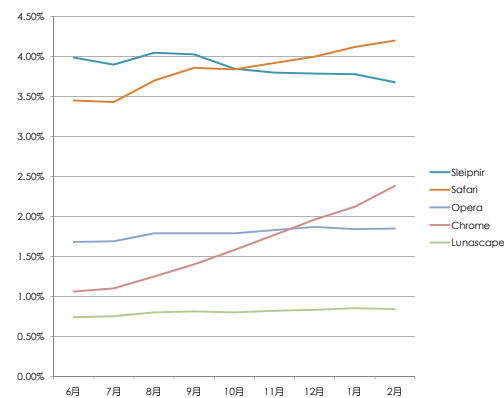

拡大グラフ

◆本プレスリリースに関する問合せ先
株式会社サムライファクトリー 担当：粕谷幸司
Tel : 03-6277-5281
Fax : 03-6277-5283
E-mail : prs@samurai-factory.jp