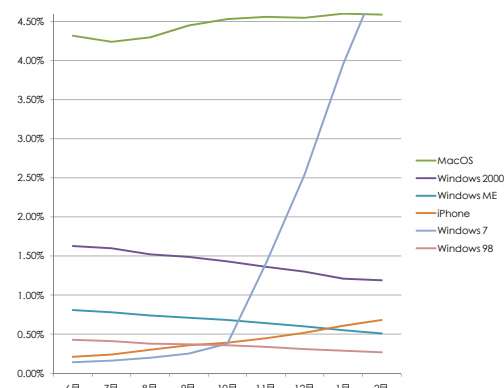

OSシェア推移

	6月	7月	8月	9月	10月	11月	12月	1月	2月
Windows XP	64.45%	63.98%	63.36%	62.31%	61.62%	60.32%	59.25%	57.75%	56.83%
Windows Vista	26.33%	27.09%	27.67%	28.51%	29.02%	29.18%	29.06%	29.02%	28.74%
MacOS	4.32%	4.24%	4.30%	4.45%	4.53%	4.56%	4.55%	4.60%	4.59%
Windows 2000	1.63%	1.60%	1.52%	1.49%	1.43%	1.36%	1.30%	1.21%	1.19%
Windows ME	0.81%	0.78%	0.74%	0.71%	0.68%	0.64%	0.60%	0.55%	0.51%
iPhone	0.21%	0.24%	0.30%	0.36%	0.39%	0.45%	0.52%	0.61%	0.68%
Windows 7	0.14%	0.16%	0.20%	0.25%	0.38%	1.41%	2.54%	3.96%	5.13%
Windows 98	0.43%	0.41%	0.38%	0.37%	0.36%	0.34%	0.31%	0.29%	0.27%

全体グラフ

拡大グラフ

ブラウザシェア推移

	6月	7月	8月	9月	10月	11月	12月	1月	2月
Internet Explorer 7	43.68%	43.03%	42.81%	39.53%	36.58%	35.59%	34.81%	34.58%	34.29%
Internet Explorer 6	25.64%	24.32%	23.85%	21.03%	19.20%	17.79%	16.90%	15.86%	14.98%
Internet Explorer 8	6.43%	8.29%	12.22%	16.24%	18.14%	19.77%	20.82%	21.80%	22.51%
Firefox 3	10.86%	11.14%	7.42%	9.26%	12.26%	12.69%	12.92%	12.91%	13.10%
Steipnir	3.99%	3.90%	4.05%	4.03%	3.85%	3.80%	3.79%	3.78%	3.68%
Safari	3.45%	3.43%	3.70%	3.86%	3.84%	3.92%	4.00%	4.12%	4.20%
Opera	1.68%	1.69%	1.79%	1.79%	1.79%	1.83%	1.87%	1.84%	1.85%
Chrome	1.06%	1.10%	1.25%	1.40%	1.58%	1.77%	1.96%	2.12%	2.38%
Lunascap	0.74%	0.75%	0.80%	0.81%	0.80%	0.82%	0.83%	0.85%	0.84%