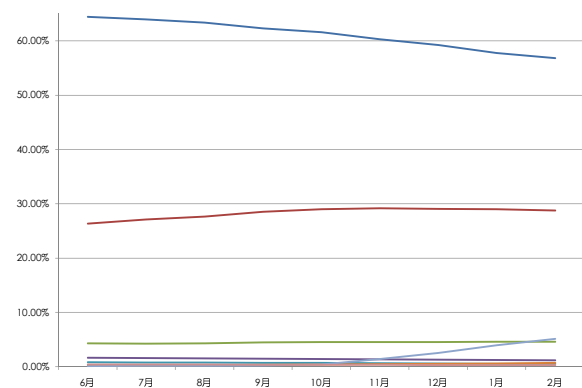

OSシェア推移

	6月	7月	8月	9月	10月	11月	12月	1月	2月
Windows XP	64.45%	63.98%	63.36%	62.31%	61.62%	60.32%	59.25%	57.75%	56.83%
Windows Vista	26.33%	27.09%	27.67%	28.51%	29.02%	29.18%	29.06%	29.02%	28.74%
MacOS	4.32%	4.24%	4.30%	4.45%	4.53%	4.56%	4.55%	4.60%	4.59%
Windows 2000	1.63%	1.60%	1.52%	1.49%	1.43%	1.36%	1.30%	1.21%	1.19%
Windows ME	0.81%	0.78%	0.74%	0.71%	0.68%	0.64%	0.60%	0.55%	0.51%
iPhone	0.21%	0.24%	0.30%	0.36%	0.39%	0.45%	0.52%	0.61%	0.68%
Windows 7	0.14%	0.16%	0.20%	0.25%	0.38%	1.41%	2.54%	3.96%	5.13%
Windows 98	0.43%	0.41%	0.38%	0.37%	0.36%	0.34%	0.31%	0.29%	0.27%

全体グラフ

拡大グラフ

ブラウザシェア推移

	6月	7月	8月	9月	10月	11月	12月	1月	2月
Internet Explorer 7	43.68%	43.03%	42.81%	39.53%	36.58%	35.59%	34.81%	34.58%	34.29%
Internet Explorer 6	25.64%	24.32%	23.85%	21.03%	19.20%	17.79%	16.90%	15.86%	14.98%
Internet Explorer 8	6.43%	8.29%	12.22%	16.24%	18.14%	19.77%	20.82%	21.80%	22.51%
Firefox 3	10.86%	11.14%	7.42%	9.26%	12.26%	12.69%	12.92%	12.91%	13.10%
Steipnir	3.99%	3.90%	4.05%	4.03%	3.85%	3.80%	3.79%	3.78%	3.68%
Safari	3.45%	3.43%	3.70%	3.86%	3.84%	3.92%	4.00%	4.12%	4.20%
Opera	1.68%	1.69%	1.79%	1.79%	1.79%	1.83%	1.87%	1.84%	1.85%
Chrome	1.06%	1.10%	1.25%	1.40%	1.58%	1.77%	1.96%	2.12%	2.38%
Lunascap	0.74%	0.75%	0.80%	0.81%	0.80%	0.82%	0.83%	0.85%	0.84%