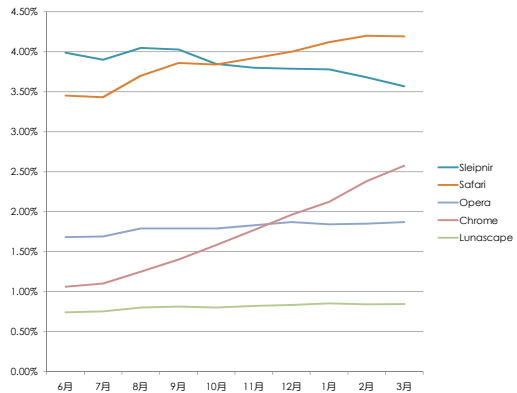

拡大グラフ

◆本プレスリリースに関する問合せ先
株式会社サムライファクトリー 担当：粕谷幸司
Tel : 03-6277-5281
Fax : 03-6277-5283
E-mail : prs@samurai-factory.jp