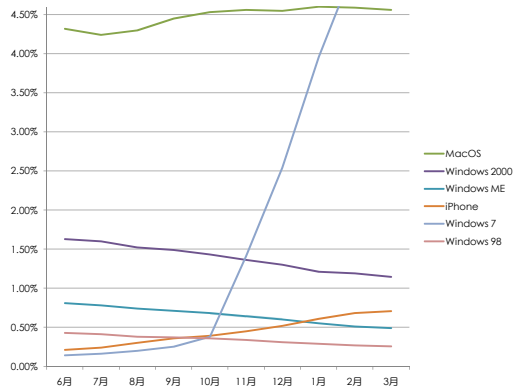

OSシェア推移

	6月	7月	8月	9月	10月	11月	12月	1月	2月	3月
Windows XP	64.45%	63.98%	63.36%	62.31%	61.62%	60.32%	59.25%	57.75%	56.83%	55.95%
Windows Vista	26.33%	27.09%	27.67%	28.51%	29.02%	29.18%	29.06%	29.02%	28.74%	28.42%
MacOS	4.32%	4.24%	4.30%	4.45%	4.53%	4.56%	4.55%	4.60%	4.59%	4.56%
Windows 2000	1.63%	1.60%	1.52%	1.49%	1.43%	1.36%	1.30%	1.21%	1.19%	1.14%
Windows ME	0.81%	0.78%	0.74%	0.71%	0.68%	0.64%	0.60%	0.55%	0.51%	0.49%
iPhone	0.21%	0.24%	0.30%	0.36%	0.39%	0.45%	0.52%	0.61%	0.68%	0.71%
Windows 7	0.14%	0.16%	0.20%	0.25%	0.38%	1.41%	2.54%	3.96%	5.13%	6.27%
Windows 98	0.43%	0.41%	0.38%	0.37%	0.36%	0.34%	0.31%	0.29%	0.27%	0.25%

全体グラフ

拡大グラフ

ブラウザシェア推移

	6月	7月	8月	9月	10月	11月	12月	1月	2月	3月
Internet Explorer 7	43.68%	43.03%	42.81%	39.53%	36.58%	35.59%	34.81%	34.58%	34.29%	34.30%
Internet Explorer 6	25.64%	24.32%	23.85%	21.03%	19.20%	17.79%	16.90%	15.86%	14.98%	13.63%
Internet Explorer 8	6.43%	8.29%	12.22%	16.24%	18.14%	19.77%	20.82%	21.80%	22.51%	23.61%
Firefox 3	10.86%	11.14%	7.42%	9.26%	12.26%	12.69%	12.92%	12.91%	13.10%	13.16%
Sleipnir	3.99%	3.90%	4.05%	4.03%	3.85%	3.80%	3.79%	3.78%	3.68%	3.57%
Safari	3.45%	3.43%	3.70%	3.86%	3.84%	3.92%	4.00%	4.12%	4.20%	4.19%
Opera	1.68%	1.69%	1.79%	1.79%	1.79%	1.83%	1.87%	1.84%	1.85%	1.87%
Chrome	1.06%	1.10%	1.25%	1.40%	1.58%	1.77%	1.96%	2.12%	2.38%	2.58%
Lunascape	0.74%	0.75%	0.80%	0.81%	0.80%	0.82%	0.83%	0.85%	0.84%	0.84%