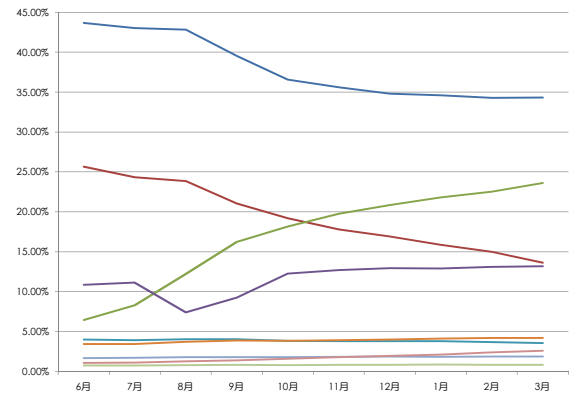

OSシェア推移

	6月	7月	8月	9月	10月	11月	12月	1月	2月	3月
Windows XP	64.45%	63.98%	63.36%	62.31%	61.62%	60.32%	59.25%	57.75%	56.83%	55.95%
Windows Vista	26.33%	27.09%	27.67%	28.51%	29.02%	29.18%	29.06%	29.02%	28.74%	28.42%
MacOS	4.32%	4.24%	4.30%	4.45%	4.53%	4.56%	4.55%	4.60%	4.59%	4.56%
Windows 2000	1.63%	1.60%	1.52%	1.49%	1.43%	1.36%	1.30%	1.21%	1.19%	1.14%
Windows ME	0.81%	0.78%	0.74%	0.71%	0.68%	0.64%	0.60%	0.55%	0.51%	0.49%
iPhone	0.21%	0.24%	0.30%	0.36%	0.39%	0.45%	0.52%	0.61%	0.68%	0.71%
Windows 7	0.14%	0.16%	0.20%	0.25%	0.38%	1.41%	2.54%	3.96%	5.13%	6.27%
Windows 98	0.43%	0.41%	0.38%	0.37%	0.36%	0.34%	0.31%	0.29%	0.27%	0.25%

ブラウザシェア推移

	6月	7月	8月	9月	10月	11月	12月	1月	2月	3月
Internet Explorer 7	43.68%	43.03%	42.81%	39.53%	36.58%	35.59%	34.81%	34.58%	34.29%	34.30%
Internet Explorer 6	25.64%	24.32%	23.85%	21.03%	19.20%	17.79%	16.90%	15.86%	14.98%	13.63%
Internet Explorer 8	6.43%	8.29%	12.22%	16.24%	18.14%	19.77%	20.82%	21.80%	22.51%	23.61%
Firefox 3	10.86%	11.14%	7.42%	9.26%	12.26%	12.69%	12.92%	12.91%	13.10%	13.16%
Sleipnir	3.99%	3.90%	4.05%	4.03%	3.85%	3.80%	3.79%	3.78%	3.68%	3.57%
Safari	3.45%	3.43%	3.70%	3.86%	3.84%	3.92%	4.00%	4.12%	4.20%	4.19%
Opera	1.68%	1.69%	1.79%	1.79%	1.79%	1.83%	1.87%	1.84%	1.85%	1.87%
Chrome	1.06%	1.10%	1.25%	1.40%	1.58%	1.77%	1.96%	2.12%	2.38%	2.58%
Lunascape	0.74%	0.75%	0.80%	0.81%	0.80%	0.82%	0.83%	0.85%	0.84%	0.84%

全体グラフ

◆本プレスリリースに関する問合せ先
株式会社サムライファクトリー 担当：粕谷幸司
Tel : 03-6277-5281
Fax : 03-6277-5283
E-mail : prs@samurai-factory.jp