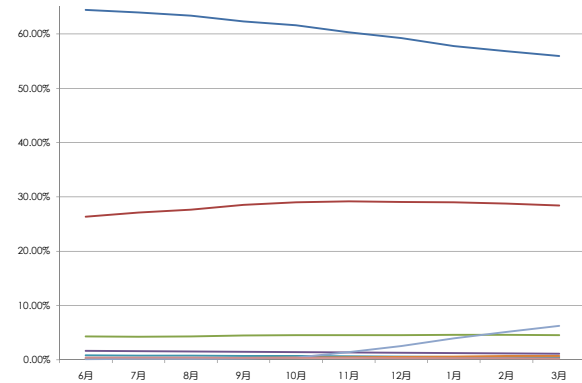

OSシェア推移

	6月	7月	8月	9月	10月	11月	12月	1月	2月	3月
Windows XP	64.45%	63.98%	63.36%	62.31%	61.62%	60.32%	59.25%	57.75%	56.83%	55.95%
Windows Vista	26.33%	27.09%	27.67%	28.51%	29.02%	29.18%	29.06%	29.02%	28.74%	28.42%
MacOS	4.32%	4.24%	4.30%	4.45%	4.53%	4.56%	4.55%	4.60%	4.59%	4.56%
Windows 2000	1.63%	1.60%	1.52%	1.49%	1.43%	1.36%	1.30%	1.21%	1.19%	1.14%
Windows ME	0.81%	0.78%	0.74%	0.71%	0.68%	0.64%	0.60%	0.55%	0.51%	0.49%
iPhone	0.21%	0.24%	0.30%	0.36%	0.39%	0.45%	0.52%	0.61%	0.68%	0.71%
Windows 7	0.14%	0.16%	0.20%	0.25%	0.38%	1.41%	2.54%	3.96%	5.13%	6.27%
Windows 98	0.43%	0.41%	0.38%	0.37%	0.36%	0.34%	0.31%	0.29%	0.27%	0.25%

全体グラフ

拡大グラフ

ブラウザシェア推移

	6月	7月	8月	9月	10月	11月	12月	1月	2月	3月
Internet Explorer 7	43.68%	43.03%	42.81%	39.53%	36.58%	35.59%	34.81%	34.58%	34.29%	34.30%
Internet Explorer 6	25.64%	24.32%	23.85%	21.03%	19.20%	17.79%	16.90%	15.86%	14.98%	13.63%
Internet Explorer 8	6.43%	8.29%	12.22%	16.24%	18.14%	19.77%	20.82%	21.80%	22.51%	23.61%
Firefox 3	10.86%	11.14%	7.42%	9.26%	12.26%	12.69%	12.92%	12.91%	13.10%	13.16%
Sleipnir	3.99%	3.90%	4.05%	4.03%	3.85%	3.80%	3.79%	3.78%	3.68%	3.57%
Safari	3.45%	3.43%	3.70%	3.86%	3.84%	3.92%	4.00%	4.12%	4.20%	4.19%
Opera	1.68%	1.69%	1.79%	1.79%	1.79%	1.83%	1.87%	1.84%	1.85%	1.87%
Chrome	1.06%	1.10%	1.25%	1.40%	1.58%	1.77%	1.96%	2.12%	2.38%	2.58%
Lunascape	0.74%	0.75%	0.80%	0.81%	0.80%	0.82%	0.83%	0.85%	0.84%	0.84%