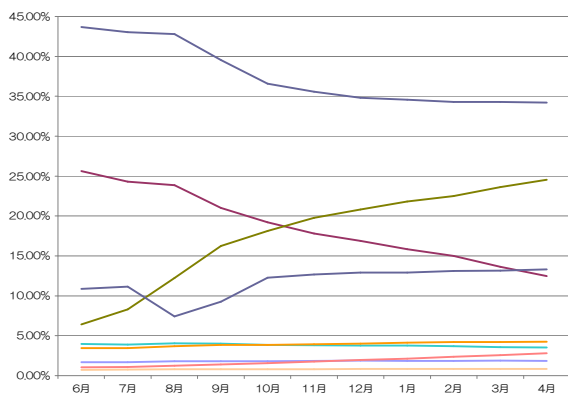

OSシェア推移

	6月	7月	8月	9月	10月	11月	12月	1月	2月	3月	4月
Windows XP	64.45%	63.98%	63.36%	62.31%	61.62%	60.32%	59.25%	57.75%	56.83%	55.95%	54.47%
Windows Vista	26.33%	27.09%	27.67%	28.51%	29.02%	29.18%	29.06%	29.02%	28.74%	28.42%	28.28%
MacOS	4.32%	4.24%	4.30%	4.45%	4.53%	4.56%	4.55%	4.60%	4.59%	4.56%	4.54%
Windows 2000	1.63%	1.60%	1.52%	1.49%	1.43%	1.36%	1.30%	1.21%	1.19%	1.14%	1.09%
Windows ME	0.81%	0.78%	0.74%	0.71%	0.68%	0.64%	0.60%	0.55%	0.51%	0.49%	0.46%
iPhone	0.21%	0.24%	0.30%	0.36%	0.39%	0.45%	0.52%	0.61%	0.68%	0.71%	0.77%
Windows 7	0.14%	0.16%	0.20%	0.25%	0.38%	1.41%	2.54%	3.96%	5.13%	6.27%	7.88%
Windows 98	0.43%	0.41%	0.38%	0.37%	0.36%	0.34%	0.31%	0.29%	0.27%	0.25%	0.24%

ブラウザシェア推移

	6月	7月	8月	9月	10月	11月	12月	1月	2月	3月	4月
Internet Explorer 7	43.68%	43.03%	42.81%	39.53%	36.58%	35.59%	34.81%	34.58%	34.29%	34.30%	34.21%
Internet Explorer 6	25.64%	24.32%	23.85%	21.03%	19.20%	17.79%	16.90%	15.86%	14.98%	13.63%	12.46%
Internet Explorer 8	6.43%	8.29%	12.22%	16.24%	18.14%	19.77%	20.82%	21.80%	22.51%	23.61%	24.55%
Firefox 3	10.86%	11.14%	7.42%	9.26%	12.26%	12.69%	12.92%	12.91%	13.10%	13.16%	13.30%
Sleipnir	3.99%	3.90%	4.05%	4.03%	3.85%	3.80%	3.79%	3.78%	3.68%	3.57%	3.52%
Safari	3.45%	3.43%	3.70%	3.86%	3.84%	3.92%	4.00%	4.12%	4.20%	4.19%	4.24%
Opera	1.68%	1.69%	1.79%	1.79%	1.79%	1.83%	1.87%	1.84%	1.85%	1.87%	1.83%
Chrome	1.06%	1.10%	1.25%	1.40%	1.58%	1.77%	1.96%	2.12%	2.38%	2.58%	2.82%
Lunascape	0.74%	0.75%	0.80%	0.81%	0.80%	0.82%	0.83%	0.85%	0.84%	0.84%	0.83%

全体グラフ

◆本プレスリリースに関する問合せ先
株式会社サムライファクトリー 担当：粕谷幸司
Tel : 03-6277-5281
Fax : 03-6277-5283
E-mail : prs@samurai-factory.jp