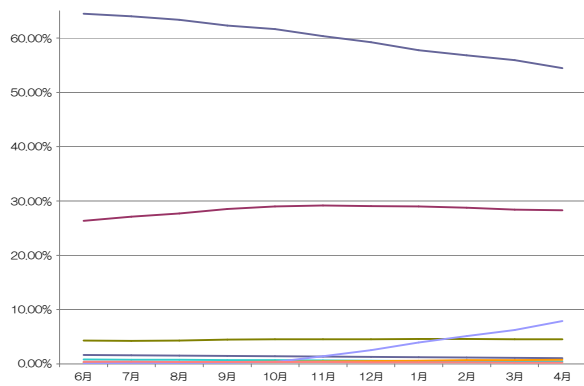

## OSシェア推移

	6月	7月	8月	9月	10月	11月	12月	1月	2月	3月	4月
Windows XP	64.45%	63.98%	63.36%	62.31%	61.62%	60.32%	59.25%	57.75%	56.83%	55.95%	54.47%
Windows Vista	26.33%	27.09%	27.67%	28.51%	29.02%	29.18%	29.06%	29.02%	28.74%	28.42%	28.28%
MacOS	4.32%	4.24%	4.30%	4.45%	4.53%	4.56%	4.55%	4.60%	4.59%	4.56%	4.54%
Windows 2000	1.63%	1.60%	1.52%	1.49%	1.43%	1.36%	1.30%	1.21%	1.19%	1.14%	1.09%
Windows ME	0.81%	0.78%	0.74%	0.71%	0.68%	0.64%	0.60%	0.55%	0.51%	0.49%	0.46%
iPhone	0.21%	0.24%	0.30%	0.36%	0.39%	0.45%	0.52%	0.61%	0.68%	0.71%	0.77%
Windows 7	0.14%	0.16%	0.20%	0.25%	0.38%	1.41%	2.54%	3.96%	5.13%	6.27%	7.88%
Windows 98	0.43%	0.41%	0.38%	0.37%	0.36%	0.34%	0.31%	0.29%	0.27%	0.25%	0.24%

全体グラフ

拡大グラフ