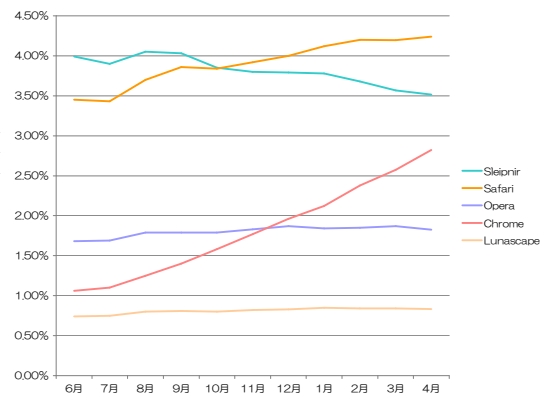

拡大グラフ

◆本プレスリリースに関する問合せ先
株式会社サムライファクトリー 担当：粕谷幸司
Tel : 03-6277-5281
Fax : 03-6277-5283
E-mail : prs@samurai-factory.jp