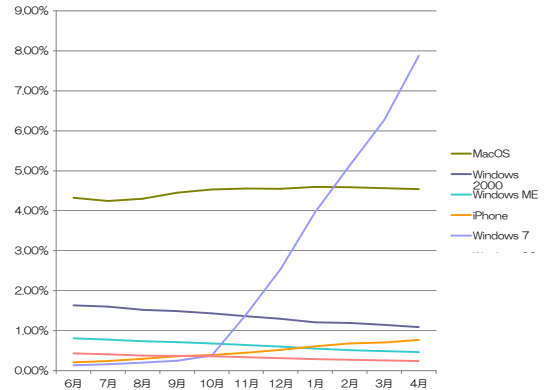

## OSシェア推移

	6月	7月	8月	9月	10月	11月	12月	1月	2月	3月	4月
Windows XP	64.45%	63.98%	63.36%	62.31%	61.62%	60.32%	59.25%	57.75%	56.83%	55.95%	54.47%
Windows Vista	26.33%	27.09%	27.67%	28.51%	29.02%	29.18%	29.06%	29.02%	28.74%	28.42%	28.28%
MacOS	4.32%	4.24%	4.30%	4.45%	4.53%	4.56%	4.55%	4.60%	4.59%	4.56%	4.54%
Windows 2000	1.63%	1.60%	1.52%	1.49%	1.43%	1.36%	1.30%	1.21%	1.19%	1.14%	1.09%
Windows ME	0.81%	0.78%	0.74%	0.71%	0.68%	0.64%	0.60%	0.55%	0.51%	0.49%	0.46%
iPhone	0.21%	0.24%	0.30%	0.36%	0.39%	0.45%	0.52%	0.61%	0.68%	0.71%	0.77%
Windows 7	0.14%	0.16%	0.20%	0.25%	0.38%	1.41%	2.54%	3.96%	5.13%	6.27%	7.88%
Windows 98	0.43%	0.41%	0.38%	0.37%	0.36%	0.34%	0.31%	0.29%	0.27%	0.25%	0.24%

全体グラフ

拡大グラフ