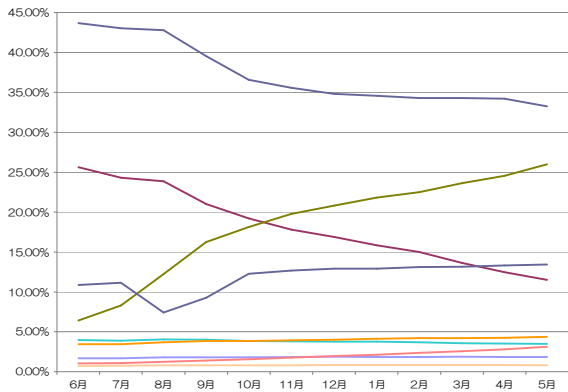

OSシェア推移

	6月	7月	8月	9月	10月	11月	12月	1月	2月	3月	4月	5月
Windows XP	64.45%	63.98%	63.36%	62.31%	61.62%	60.32%	59.25%	57.75%	56.83%	55.95%	54.47%	53.03%
Windows Vista	26.33%	27.09%	27.67%	28.51%	29.02%	29.18%	29.06%	29.02%	28.74%	28.42%	28.28%	28.15%
Windows 7	0.14%	0.16%	0.20%	0.25%	0.38%	1.41%	2.54%	3.96%	5.13%	6.27%	7.88%	9.48%
MacOS	4.32%	4.24%	4.30%	4.45%	4.53%	4.56%	4.55%	4.60%	4.59%	4.56%	4.54%	4.57%
Windows 2000	1.63%	1.60%	1.52%	1.49%	1.43%	1.36%	1.30%	1.21%	1.19%	1.14%	1.09%	0.98%
iPhone	0.21%	0.24%	0.30%	0.36%	0.39%	0.45%	0.52%	0.61%	0.68%	0.71%	0.77%	0.85%
Windows ME	0.81%	0.78%	0.74%	0.71%	0.68%	0.64%	0.60%	0.55%	0.51%	0.49%	0.46%	0.44%
Windows 98	0.43%	0.41%	0.38%	0.37%	0.36%	0.34%	0.31%	0.29%	0.27%	0.25%	0.24%	0.23%
Android	-	-	-	-	-	-	-	-	-	-	0.04%	0.10%

ブラウザシェア推移

	6月	7月	8月	9月	10月	11月	12月	1月	2月	3月	4月	5月
Internet Explorer 7	43.68%	43.03%	42.81%	39.53%	36.58%	35.59%	34.81%	34.58%	34.29%	34.30%	34.21%	33.25%
Internet Explorer 8	6.43%	8.29%	12.22%	16.24%	18.14%	19.77%	20.82%	21.80%	22.51%	23.61%	24.55%	25.99%
Firefox 3	10.86%	11.14%	7.42%	9.26%	12.26%	12.69%	12.92%	12.91%	13.10%	13.16%	13.30%	13.45%
Internet Explorer 6	25.64%	24.32%	23.85%	21.03%	19.20%	17.79%	16.90%	15.86%	14.98%	13.63%	12.46%	11.51%
Safari	3.45%	3.43%	3.70%	3.86%	3.84%	3.92%	4.00%	4.12%	4.20%	4.19%	4.24%	4.37%
Sleipnir	3.99%	3.90%	4.05%	4.03%	3.85%	3.80%	3.79%	3.78%	3.68%	3.57%	3.52%	3.49%
Chrome	1.06%	1.10%	1.25%	1.40%	1.58%	1.77%	1.96%	2.12%	2.38%	2.58%	2.82%	3.12%
Opera	1.68%	1.69%	1.79%	1.79%	1.79%	1.83%	1.87%	1.84%	1.85%	1.87%	1.83%	1.83%
Lunascape	0.74%	0.75%	0.80%	0.81%	0.80%	0.82%	0.83%	0.85%	0.84%	0.84%	0.83%	0.82%

全体グラフ

◆本プレスリリースに関する問合せ先
株式会社サムライファクトリー 担当：粕谷幸司
Tel : 03-6277-5281
Fax : 03-6277-5283
E-mail : prs@samurai-factory.jp