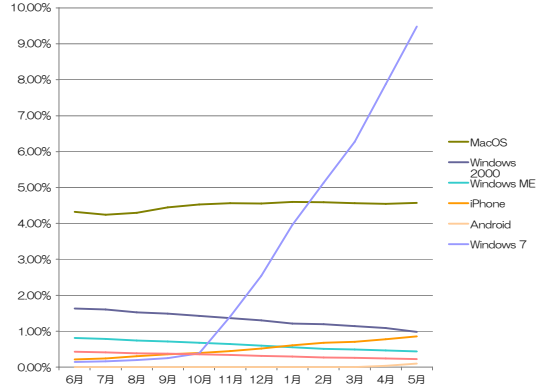

OSシェア推移

	6月	7月	8月	9月	10月	11月	12月	1月	2月	3月	4月	5月
Windows XP	64.45%	63.98%	63.36%	62.31%	61.62%	60.32%	59.25%	57.75%	56.83%	55.95%	54.47%	53.03%
Windows Vista	26.33%	27.09%	27.67%	28.51%	29.02%	29.18%	29.06%	29.02%	28.74%	28.42%	28.28%	28.15%
Windows 7	0.14%	0.16%	0.20%	0.25%	0.38%	1.41%	2.54%	3.96%	5.13%	6.27%	7.88%	9.48%
MacOS	4.32%	4.24%	4.30%	4.45%	4.53%	4.56%	4.55%	4.60%	4.59%	4.56%	4.54%	4.57%
Windows 2000	1.63%	1.60%	1.52%	1.49%	1.43%	1.36%	1.30%	1.21%	1.19%	1.14%	1.09%	0.98%
iPhone	0.21%	0.24%	0.30%	0.36%	0.39%	0.45%	0.52%	0.61%	0.68%	0.71%	0.77%	0.85%
Windows ME	0.81%	0.78%	0.74%	0.71%	0.68%	0.64%	0.60%	0.55%	0.51%	0.49%	0.46%	0.44%
Windows 98	0.43%	0.41%	0.38%	0.37%	0.36%	0.34%	0.31%	0.29%	0.27%	0.25%	0.24%	0.23%
Android	-	-	-	-	-	-	-	-	-	-	0.04%	0.10%

全体グラフ

拡大グラフ

ブラウザシェア推移

	6月	7月	8月	9月	10月	11月	12月	1月	2月	3月	4月	5月
Internet Explorer 7	43.68%	43.03%	42.81%	39.53%	36.58%	35.59%	34.81%	34.58%	34.29%	34.30%	34.21%	33.25%
Internet Explorer 8	6.43%	8.29%	12.22%	16.24%	18.14%	19.77%	20.82%	21.80%	22.51%	23.61%	24.55%	25.99%
Firefox 3	10.86%	11.14%	7.42%	9.26%	12.26%	12.69%	12.92%	12.91%	13.10%	13.16%	13.30%	13.45%
Internet Explorer 6	25.64%	24.32%	23.85%	21.03%	19.20%	17.79%	16.90%	15.86%	14.98%	13.63%	12.46%	11.51%
Safari	3.45%	3.43%	3.70%	3.86%	3.84%	3.92%	4.00%	4.12%	4.20%	4.19%	4.24%	4.37%
Sleipnir	3.99%	3.90%	4.05%	4.03%	3.85%	3.80%	3.79%	3.78%	3.68%	3.57%	3.52%	3.49%
Chrome	1.06%	1.10%	1.25%	1.40%	1.58%	1.77%	1.96%	2.12%	2.38%	2.58%	2.82%	3.12%
Opera	1.68%	1.69%	1.79%	1.79%	1.79%	1.83%	1.87%	1.84%	1.85%	1.87%	1.83%	1.83%
Lunascape	0.74%	0.75%	0.80%	0.81%	0.80%	0.82%	0.83%	0.85%	0.84%	0.84%	0.83%	0.82%