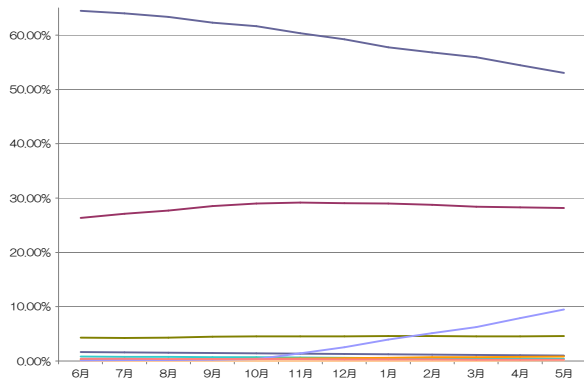

OSシェア推移

	6月	7月	8月	9月	10月	11月	12月	1月	2月	3月	4月	5月
Windows XP	64.45%	63.98%	63.36%	62.31%	61.62%	60.32%	59.25%	57.75%	56.83%	55.95%	54.47%	53.03%
Windows Vista	26.33%	27.09%	27.67%	28.51%	29.02%	29.18%	29.06%	29.02%	28.74%	28.42%	28.28%	28.15%
Windows 7	0.14%	0.16%	0.20%	0.25%	0.38%	1.41%	2.54%	3.96%	5.13%	6.27%	7.88%	9.48%
MacOS	4.32%	4.24%	4.30%	4.45%	4.53%	4.56%	4.55%	4.60%	4.59%	4.56%	4.54%	4.57%
Windows 2000	1.63%	1.60%	1.52%	1.49%	1.43%	1.36%	1.30%	1.21%	1.19%	1.14%	1.09%	0.98%
iPhone	0.21%	0.24%	0.30%	0.36%	0.39%	0.45%	0.52%	0.61%	0.68%	0.71%	0.77%	0.85%
Windows ME	0.81%	0.78%	0.74%	0.71%	0.68%	0.64%	0.60%	0.55%	0.51%	0.49%	0.46%	0.44%
Windows 98	0.43%	0.41%	0.38%	0.37%	0.36%	0.34%	0.31%	0.29%	0.27%	0.25%	0.24%	0.23%
Android	-	-	-	-	-	-	-	-	-	-	0.04%	0.10%

全体グラフ

拡大グラフ

ブラウザシェア推移

	6月	7月	8月	9月	10月	11月	12月	1月	2月	3月	4月	5月
Internet Explorer 7	43.68%	43.03%	42.81%	39.53%	36.58%	35.59%	34.81%	34.58%	34.29%	34.30%	34.21%	33.25%
Internet Explorer 8	6.43%	8.29%	12.22%	16.24%	18.14%	19.77%	20.82%	21.80%	22.51%	23.61%	24.55%	25.99%
Firefox 3	10.86%	11.14%	7.42%	9.26%	12.26%	12.69%	12.92%	12.91%	13.10%	13.16%	13.30%	13.45%
Internet Explorer 6	25.64%	24.32%	23.85%	21.03%	19.20%	17.79%	16.90%	15.86%	14.98%	13.63%	12.46%	11.51%
Safari	3.45%	3.43%	3.70%	3.86%	3.84%	3.92%	4.00%	4.12%	4.20%	4.19%	4.24%	4.37%
Sleipnir	3.99%	3.90%	4.05%	4.03%	3.85%	3.80%	3.79%	3.78%	3.68%	3.57%	3.52%	3.49%
Chrome	1.06%	1.10%	1.25%	1.40%	1.58%	1.77%	1.96%	2.12%	2.38%	2.58%	2.82%	3.12%
Opera	1.68%	1.69%	1.79%	1.79%	1.79%	1.83%	1.87%	1.84%	1.85%	1.87%	1.83%	1.83%
Lunascape	0.74%	0.75%	0.80%	0.81%	0.80%	0.82%	0.83%	0.85%	0.84%	0.84%	0.83%	0.82%