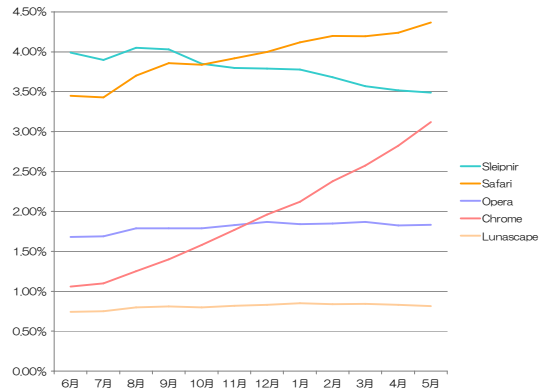

拡大グラフ

◆本プレスリリースに関する問合せ先
株式会社サムライファクトリー 担当：粕谷幸司
Tel : 03-6277-5281
Fax : 03-6277-5283
E-mail : prs@samurai-factory.jp