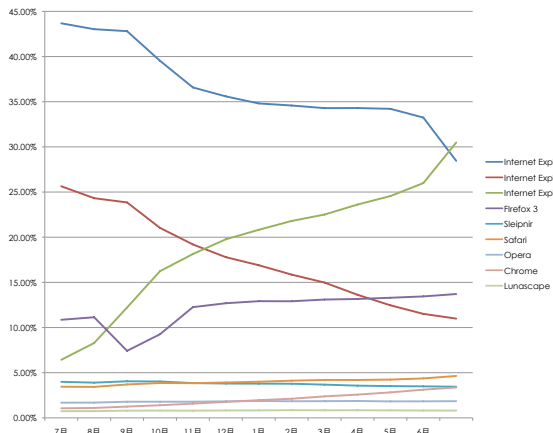

OSシェア推移

	6月	7月	8月	9月	10月	11月	12月	1月	2月	3月	4月	5月	6月
Windows XP	64.45%	63.98%	63.36%	62.31%	61.62%	60.32%	59.25%	57.75%	56.83%	55.95%	54.47%	53.03%	52.02%
Windows Vista	26.33%	27.09%	27.67%	28.51%	29.02%	29.18%	29.06%	29.02%	28.74%	28.42%	28.28%	28.15%	27.64%
Windows 7	0.14%	0.16%	0.20%	0.25%	0.38%	1.41%	2.54%	3.96%	5.13%	6.27%	7.88%	9.48%	10.73%
MacOS	4.32%	4.24%	4.30%	4.45%	4.53%	4.56%	4.55%	4.60%	4.59%	4.56%	4.54%	4.57%	4.72%
Windows 2000	1.63%	1.60%	1.52%	1.49%	1.43%	1.36%	1.30%	1.21%	1.19%	1.14%	1.09%	0.98%	0.97%
iPhone	0.21%	0.24%	0.30%	0.36%	0.39%	0.45%	0.52%	0.61%	0.68%	0.71%	0.77%	0.85%	0.97%
Windows ME	0.81%	0.78%	0.74%	0.71%	0.68%	0.64%	0.60%	0.55%	0.51%	0.49%	0.46%	0.44%	0.40%
Windows 98	0.43%	0.41%	0.38%	0.37%	0.36%	0.34%	0.31%	0.29%	0.27%	0.25%	0.24%	0.23%	0.21%
Android	-	-	-	-	-	-	-	-	-	-	0.04%	0.10%	0.15%

ブラウザシェア推移

	6月	7月	8月	9月	10月	11月	12月	1月	2月	3月	4月	5月	6月
Internet Explorer 8	6.43%	8.29%	12.22%	16.24%	18.14%	19.77%	20.82%	21.80%	22.51%	23.61%	24.55%	25.99%	30.48%
Internet Explorer 7	43.68%	43.03%	42.81%	39.53%	36.58%	35.59%	34.81%	34.58%	34.29%	34.30%	34.21%	33.25%	28.45%
Firefox 3	10.86%	11.14%	7.42%	9.26%	12.26%	12.69%	12.92%	12.91%	13.10%	13.16%	13.30%	13.45%	13.71%
Internet Explorer 6	25.64%	24.32%	23.85%	21.03%	19.20%	17.79%	16.90%	15.86%	14.98%	13.63%	12.46%	11.51%	10.99%
Safari	3.45%	3.43%	3.70%	3.86%	3.84%	3.92%	4.00%	4.12%	4.20%	4.19%	4.24%	4.37%	4.64%
Sleipnir	3.99%	3.90%	4.05%	4.03%	3.85%	3.80%	3.79%	3.78%	3.68%	3.57%	3.52%	3.49%	3.45%
Chrome	1.06%	1.10%	1.25%	1.40%	1.58%	1.77%	1.96%	2.12%	2.38%	2.58%	2.82%	3.12%	3.37%
Opera	1.68%	1.69%	1.79%	1.79%	1.79%	1.83%	1.87%	1.84%	1.85%	1.87%	1.83%	1.83%	1.85%
Lunaspice	0.74%	0.75%	0.80%	0.81%	0.80%	0.82%	0.83%	0.85%	0.84%	0.84%	0.83%	0.82%	0.81%

全体グラフ