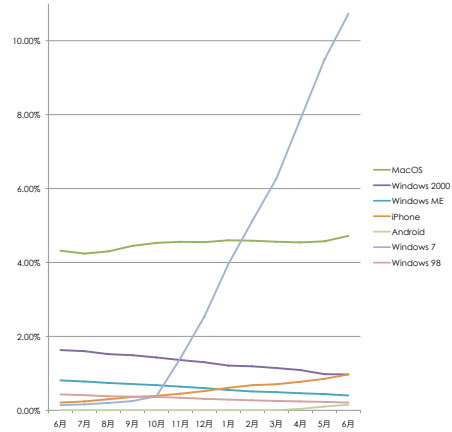

拡大グラフ

ブラウザシェア推移

	6月	7月	8月	9月	10月	11月	12月	1月	2月	3月	4月	5月	6月
Internet Explorer 8	6.43%	8.29%	12.22%	16.24%	18.14%	19.77%	20.82%	21.80%	22.51%	23.61%	24.55%	25.99%	30.48%
Internet Explorer 7	43.68%	43.03%	42.81%	39.53%	36.58%	35.59%	34.81%	34.58%	34.29%	34.30%	34.21%	33.25%	28.45%
Firefox 3	10.86%	11.14%	7.42%	9.26%	12.26%	12.69%	12.92%	12.91%	13.10%	13.16%	13.30%	13.45%	13.71%
Internet Explorer 6	25.64%	24.32%	23.85%	21.03%	19.20%	17.79%	16.90%	15.86%	14.98%	13.63%	12.46%	11.51%	10.99%
Safari	3.45%	3.43%	3.70%	3.86%	3.84%	3.92%	4.00%	4.12%	4.20%	4.19%	4.24%	4.37%	4.64%
Sleipnir	3.99%	3.90%	4.05%	4.03%	3.85%	3.80%	3.79%	3.78%	3.68%	3.57%	3.52%	3.49%	3.45%
Chrome	1.06%	1.10%	1.25%	1.40%	1.58%	1.77%	1.96%	2.12%	2.38%	2.58%	2.82%	3.12%	3.37%
Opera	1.68%	1.69%	1.79%	1.79%	1.79%	1.83%	1.87%	1.84%	1.85%	1.87%	1.83%	1.83%	1.85%
Lunaspice	0.74%	0.75%	0.80%	0.81%	0.80%	0.82%	0.83%	0.85%	0.84%	0.84%	0.83%	0.82%	0.81%