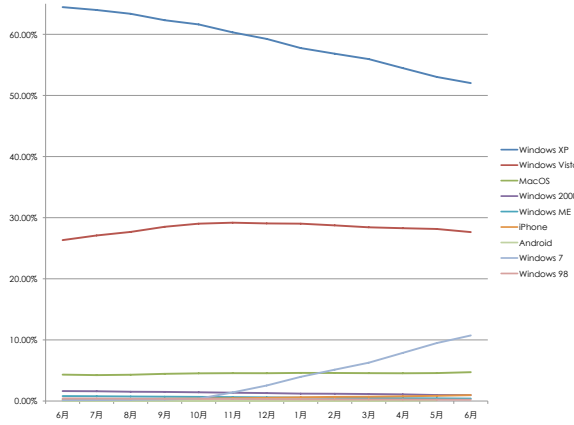

OSシェア推移

	6月	7月	8月	9月	10月	11月	12月	1月	2月	3月	4月	5月	6月
Windows XP	64.45%	63.98%	63.36%	62.31%	61.62%	60.32%	59.25%	57.75%	56.83%	55.95%	54.47%	53.03%	52.02%
Windows Vista	26.33%	27.09%	27.67%	28.51%	29.02%	29.18%	29.06%	29.02%	28.74%	28.42%	28.28%	28.15%	27.64%
Windows 7	0.14%	0.16%	0.20%	0.25%	0.38%	1.41%	2.54%	3.96%	5.13%	6.27%	7.88%	9.48%	10.73%
MacOS	4.32%	4.24%	4.30%	4.45%	4.53%	4.56%	4.55%	4.60%	4.59%	4.56%	4.54%	4.57%	4.72%
Windows 2000	1.63%	1.60%	1.52%	1.49%	1.43%	1.36%	1.30%	1.21%	1.19%	1.14%	1.09%	0.98%	0.97%
iPhone	0.21%	0.24%	0.30%	0.36%	0.39%	0.45%	0.52%	0.61%	0.68%	0.71%	0.77%	0.85%	0.97%
Windows ME	0.81%	0.78%	0.74%	0.71%	0.68%	0.64%	0.60%	0.55%	0.51%	0.49%	0.46%	0.44%	0.40%
Windows 98	0.43%	0.41%	0.38%	0.37%	0.36%	0.34%	0.31%	0.29%	0.27%	0.25%	0.24%	0.23%	0.21%
Android	-	-	-	-	-	-	-	-	-	-	0.04%	0.10%	0.15%

全体グラフ

拡大グラフ

ブラウザシェア推移

	6月	7月	8月	9月	10月	11月	12月	1月	2月	3月	4月	5月	6月
Internet Explorer 8	6.43%	8.29%	12.22%	16.24%	18.14%	19.77%	20.82%	21.80%	22.51%	23.61%	24.55%	25.99%	30.48%
Internet Explorer 7	43.68%	43.03%	42.81%	39.53%	36.58%	35.59%	34.81%	34.58%	34.29%	34.30%	34.21%	33.25%	28.45%
Firefox 3	10.86%	11.14%	7.42%	9.26%	12.26%	12.69%	12.92%	12.91%	13.10%	13.16%	13.30%	13.45%	13.71%
Internet Explorer 6	25.64%	24.32%	23.85%	21.03%	19.20%	17.79%	16.90%	15.86%	14.98%	13.63%	12.46%	11.51%	10.99%
Safari	3.45%	3.43%	3.70%	3.86%	3.84%	3.92%	4.00%	4.12%	4.20%	4.19%	4.24%	4.37%	4.64%
Sleipnir	3.99%	3.90%	4.05%	4.03%	3.85%	3.80%	3.79%	3.78%	3.68%	3.57%	3.52%	3.49%	3.45%
Chrome	1.06%	1.10%	1.25%	1.40%	1.58%	1.77%	1.96%	2.12%	2.38%	2.58%	2.82%	3.12%	3.37%
Opera	1.68%	1.69%	1.79%	1.79%	1.79%	1.83%	1.87%	1.84%	1.85%	1.87%	1.83%	1.83%	1.85%
Lunaspice	0.74%	0.75%	0.80%	0.81%	0.80%	0.82%	0.83%	0.85%	0.84%	0.84%	0.83%	0.82%	0.81%