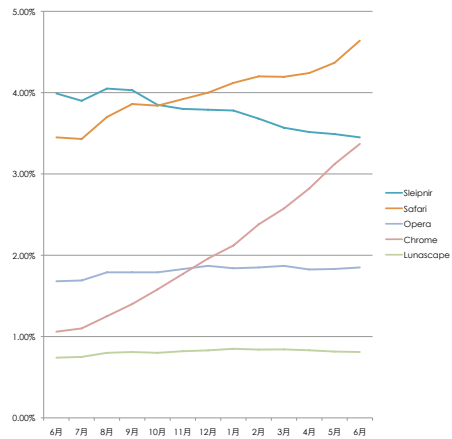

拡大グラフ

◆本プレスリリースに関する問合せ先
株式会社サムライファクトリー 担当:メディア事業部
Tel : 03-6277-5281
Fax : 03-6277-5283
E-mail: prs@samurai-factory.jp