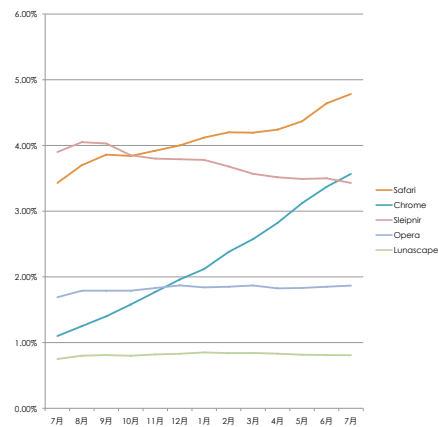

拡大グラフ

◆本プレスリリースに関する問合せ先
株式会社サムライファクトリー 担当:メディア事業部
Tel : 03-6277-5281
Fax : 03-6277-5283
E-mail: prs@samurai-factory.jp