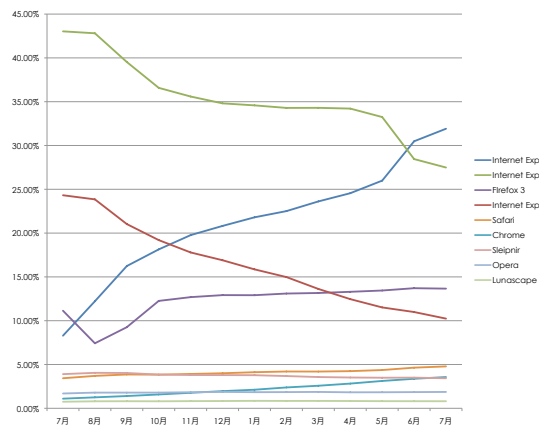

OSシェア推移

	7月	8月	9月	10月	11月	12月	1月	2月	3月	4月	5月	6月	7月
Windows XP	63.98%	63.36%	62.31%	61.62%	60.32%	59.25%	57.75%	56.83%	55.95%	54.47%	53.03%	52.02%	50.50%
Windows Vista	27.09%	27.67%	28.51%	29.02%	29.18%	29.06%	29.02%	28.74%	28.42%	28.28%	28.15%	27.64%	27.62%
Windows 7	0.16%	0.20%	0.25%	0.38%	1.41%	2.54%	3.96%	5.13%	6.27%	7.88%	9.48%	10.73%	12.15%
MacOS	4.24%	4.30%	4.45%	4.53%	4.56%	4.55%	4.60%	4.59%	4.56%	4.54%	4.57%	4.72%	4.78%
iPhone	0.24%	0.30%	0.36%	0.39%	0.45%	0.52%	0.61%	0.68%	0.71%	0.77%	0.85%	0.97%	1.01%
Windows 2000	1.60%	1.52%	1.49%	1.43%	1.36%	1.30%	1.21%	1.19%	1.14%	1.09%	0.98%	0.97%	0.90%
Windows ME	0.78%	0.74%	0.71%	0.68%	0.64%	0.60%	0.55%	0.51%	0.49%	0.46%	0.44%	0.40%	0.38%
Windows 98	0.41%	0.38%	0.37%	0.36%	0.34%	0.31%	0.29%	0.27%	0.25%	0.24%	0.23%	0.21%	0.20%
Android	-	-	-	-	-	-	-	-	-	0.04%	0.10%	0.15%	0.17%

ブラウザシェア推移

	7月	8月	9月	10月	11月	12月	1月	2月	3月	4月	5月	6月	7月
Internet Explorer 8	8.29%	12.22%	16.24%	18.14%	19.77%	20.82%	21.80%	22.51%	23.61%	24.55%	25.99%	30.48%	31.91%
Internet Explorer 7	43.03%	42.81%	39.53%	36.58%	35.59%	34.81%	34.58%	34.29%	34.30%	34.21%	33.25%	28.45%	27.48%
Firefox 3	11.14%	7.42%	9.26%	12.26%	12.69%	12.92%	12.91%	13.10%	13.16%	13.30%	13.45%	13.71%	13.66%
Internet Explorer 6	24.32%	23.85%	21.03%	19.20%	17.79%	16.90%	15.86%	14.98%	13.63%	12.46%	11.51%	10.99%	10.24%
Safari	3.43%	3.70%	3.86%	3.84%	3.92%	4.00%	4.12%	4.20%	4.19%	4.24%	4.37%	4.64%	4.78%
Chrome	1.10%	1.25%	1.40%	1.58%	1.77%	1.96%	2.12%	2.38%	2.58%	2.82%	3.12%	3.37%	3.57%
Sleipnir	3.90%	4.05%	4.03%	3.85%	3.80%	3.79%	3.78%	3.68%	3.57%	3.52%	3.49%	3.50%	3.43%
Opera	1.69%	1.79%	1.79%	1.79%	1.83%	1.87%	1.84%	1.85%	1.87%	1.83%	1.83%	1.85%	1.87%
Lunaspape	0.75%	0.80%	0.81%	0.80%	0.82%	0.83%	0.85%	0.84%	0.84%	0.83%	0.82%	0.81%	0.81%

全体グラフ