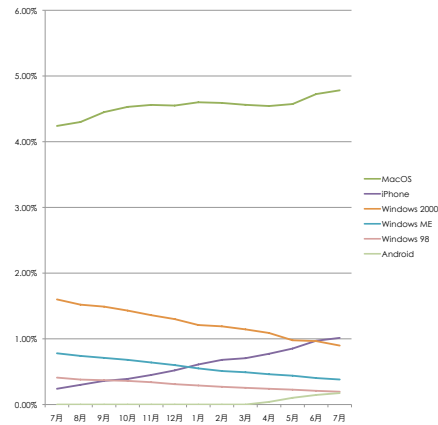

OSシェア推移

	7月	8月	9月	10月	11月	12月	1月	2月	3月	4月	5月	6月	7月
Windows XP	63.98%	63.36%	62.31%	61.62%	60.32%	59.25%	57.75%	56.83%	55.95%	54.47%	53.03%	52.02%	50.50%
Windows Vista	27.09%	27.67%	28.51%	29.02%	29.18%	29.06%	29.02%	28.74%	28.42%	28.28%	28.15%	27.64%	27.62%
Windows 7	0.16%	0.20%	0.25%	0.38%	1.41%	2.54%	3.96%	5.13%	6.27%	7.88%	9.48%	10.73%	12.15%
MacOS	4.24%	4.30%	4.45%	4.53%	4.56%	4.55%	4.60%	4.59%	4.56%	4.54%	4.57%	4.72%	4.78%
iPhone	0.24%	0.30%	0.36%	0.39%	0.45%	0.52%	0.61%	0.68%	0.71%	0.77%	0.85%	0.97%	1.01%
Windows 2000	1.60%	1.52%	1.49%	1.43%	1.36%	1.30%	1.21%	1.19%	1.14%	1.09%	0.98%	0.97%	0.90%
Windows ME	0.78%	0.74%	0.71%	0.68%	0.64%	0.60%	0.55%	0.51%	0.49%	0.46%	0.44%	0.40%	0.38%
Windows 98	0.41%	0.38%	0.37%	0.36%	0.34%	0.31%	0.29%	0.27%	0.25%	0.24%	0.23%	0.21%	0.20%
Android	-	-	-	-	-	-	-	-	-	0.04%	0.10%	0.15%	0.17%

全体グラフ

拡大グラフ

ブラウザシェア推移

	7月	8月	9月	10月	11月	12月	1月	2月	3月	4月	5月	6月	7月
Internet Explorer 8	8.29%	12.22%	16.24%	18.14%	19.77%	20.82%	21.80%	22.51%	23.61%	24.55%	25.99%	30.48%	31.91%
Internet Explorer 7	43.03%	42.81%	39.53%	36.58%	35.59%	34.81%	34.58%	34.29%	34.30%	34.21%	33.25%	28.45%	27.48%
Firefox 3	11.14%	7.42%	9.26%	12.26%	12.69%	12.92%	12.91%	13.10%	13.16%	13.30%	13.45%	13.71%	13.66%
Internet Explorer 6	24.32%	23.85%	21.03%	19.20%	17.79%	16.90%	15.86%	14.98%	13.63%	12.46%	11.51%	10.99%	10.24%
Safari	3.43%	3.70%	3.86%	3.84%	3.92%	4.00%	4.12%	4.20%	4.19%	4.24%	4.37%	4.64%	4.78%
Chrome	1.10%	1.25%	1.40%	1.58%	1.77%	1.96%	2.12%	2.38%	2.58%	2.82%	3.12%	3.37%	3.57%
Sleipnir	3.90%	4.05%	4.03%	3.85%	3.80%	3.79%	3.78%	3.68%	3.57%	3.52%	3.49%	3.50%	3.43%
Opera	1.69%	1.79%	1.79%	1.79%	1.83%	1.87%	1.84%	1.85%	1.87%	1.83%	1.83%	1.85%	1.87%
Lunaspape	0.75%	0.80%	0.81%	0.80%	0.82%	0.83%	0.85%	0.84%	0.84%	0.83%	0.82%	0.81%	0.81%