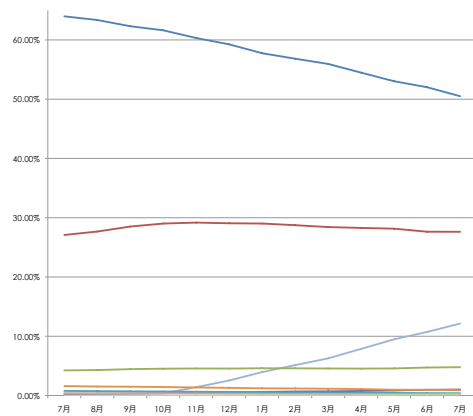

OSシェア推移

	7月	8月	9月	10月	11月	12月	1月	2月	3月	4月	5月	6月	7月
Windows XP	63.98%	63.36%	62.31%	61.62%	60.32%	59.25%	57.75%	56.83%	55.95%	54.47%	53.03%	52.02%	50.50%
Windows Vista	27.09%	27.67%	28.51%	29.02%	29.18%	29.06%	29.02%	28.74%	28.42%	28.28%	28.15%	27.64%	27.62%
Windows 7	0.16%	0.20%	0.25%	0.38%	1.41%	2.54%	3.96%	5.13%	6.27%	7.88%	9.48%	10.73%	12.15%
MacOS	4.24%	4.30%	4.45%	4.53%	4.56%	4.55%	4.60%	4.59%	4.56%	4.54%	4.57%	4.72%	4.78%
iPhone	0.24%	0.30%	0.36%	0.39%	0.45%	0.52%	0.61%	0.68%	0.71%	0.77%	0.85%	0.97%	1.01%
Windows 2000	1.60%	1.52%	1.49%	1.43%	1.36%	1.30%	1.21%	1.19%	1.14%	1.09%	0.98%	0.97%	0.90%
Windows ME	0.78%	0.74%	0.71%	0.68%	0.64%	0.60%	0.55%	0.51%	0.49%	0.46%	0.44%	0.40%	0.38%
Windows 98	0.41%	0.38%	0.37%	0.36%	0.34%	0.31%	0.29%	0.27%	0.25%	0.24%	0.23%	0.21%	0.20%
Android	-	-	-	-	-	-	-	-	-	0.04%	0.10%	0.15%	0.17%

全体グラフ

拡大グラフ

ブラウザシェア推移

	7月	8月	9月	10月	11月	12月	1月	2月	3月	4月	5月	6月	7月
Internet Explorer 8	8.29%	12.22%	16.24%	18.14%	19.77%	20.82%	21.80%	22.51%	23.61%	24.55%	25.99%	30.48%	31.91%
Internet Explorer 7	43.03%	42.81%	39.53%	36.58%	35.59%	34.81%	34.58%	34.29%	34.30%	34.21%	33.25%	28.45%	27.48%
Firefox 3	11.14%	7.42%	9.26%	12.26%	12.69%	12.92%	12.91%	13.10%	13.16%	13.30%	13.45%	13.71%	13.66%
Internet Explorer 6	24.32%	23.85%	21.03%	19.20%	17.79%	16.90%	15.86%	14.98%	13.63%	12.46%	11.51%	10.99%	10.24%
Safari	3.43%	3.70%	3.86%	3.84%	3.92%	4.00%	4.12%	4.20%	4.19%	4.24%	4.37%	4.64%	4.78%
Chrome	1.10%	1.25%	1.40%	1.58%	1.77%	1.96%	2.12%	2.38%	2.58%	2.82%	3.12%	3.37%	3.57%
Sleipnir	3.90%	4.05%	4.03%	3.85%	3.80%	3.79%	3.78%	3.68%	3.57%	3.52%	3.49%	3.50%	3.43%
Opera	1.69%	1.79%	1.79%	1.79%	1.83%	1.87%	1.84%	1.85%	1.87%	1.83%	1.83%	1.85%	1.87%
Lunaspape	0.75%	0.80%	0.81%	0.80%	0.82%	0.83%	0.85%	0.84%	0.84%	0.83%	0.82%	0.81%	0.81%