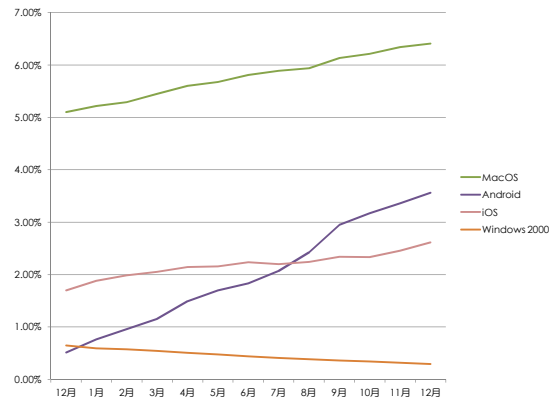

OSシェア推移

	12月	1月	2月	3月	4月	5月	6月	7月	8月	9月	10月	11月	12月	前月比
Windows 7	18.87%	20.49%	21.72%	23.24%	24.62%	26.25%	27.70%	29.53%	30.68%	32.08%	33.48%	34.73%	36.09%	103.90%
Windows XP	44.75%	43.02%	42.05%	40.81%	39.52%	38.08%	37.05%	35.28%	34.17%	32.65%	31.42%	30.29%	28.98%	95.68%
Windows Vista	25.46%	25.01%	24.45%	23.91%	23.24%	22.74%	22.01%	21.74%	21.28%	20.70%	20.27%	19.75%	19.34%	97.89%
MacOS	5.10%	5.22%	5.29%	5.45%	5.60%	5.68%	5.81%	5.89%	5.94%	6.13%	6.21%	6.34%	6.41%	101.10%
Android	0.51%	0.77%	0.96%	1.15%	1.49%	1.70%	1.83%	2.07%	2.42%	2.95%	3.17%	3.36%	3.56%	105.96%
iOS	1.70%	1.88%	1.98%	2.05%	2.14%	2.16%	2.24%	2.20%	2.24%	2.34%	2.33%	2.46%	2.62%	106.49%
Windows 2000	0.65%	0.59%	0.58%	0.54%	0.51%	0.48%	0.44%	0.41%	0.38%	0.36%	0.34%	0.32%	0.29%	91.99%

全体グラフ

拡大グラフ

ブラウザシェア推移

	12月	1月	2月	3月	4月	5月	6月	7月	8月	9月	10月	11月	12月	前月比
Internet Explorer 8	39.06%	39.57%	39.76%	39.36%	39.69%	39.51%	38.63%	35.08%	32.22%	30.34%	28.47%	26.94%	25.89%	96.09%
Internet Explorer 9	-	-	-	0.46%	0.67%	1.78%	2.75%	6.53%	10.36%	12.32%	14.32%	15.96%	17.17%	107.59%
Internet Explorer 7	19.70%	18.74%	17.97%	17.00%	16.25%	15.53%	14.79%	13.99%	13.65%	13.04%	12.54%	11.86%	11.22%	94.56%
Firefox 4以降	-	-	-	0.76%	3.61%	8.61%	8.45%	10.82%	10.61%	10.75%	10.76%	10.83%	10.93%	101.00%
Safari	5.98%	6.46%	6.77%	7.09%	7.61%	7.90%	8.19%	8.43%	8.89%	9.59%	9.86%	10.23%	10.63%	103.96%
Chrome	5.06%	5.52%	6.03%	6.77%	7.02%	7.32%	7.90%	8.54%	8.57%	9.04%	9.49%	10.07%	10.52%	104.47%
Internet Explorer 6	6.97%	6.41%	6.03%	5.54%	5.34%	5.24%	5.13%	4.67%	4.40%	4.09%	3.87%	3.64%	3.32%	91.11%
Sleipnir	3.24%	3.19%	3.12%	3.16%	3.05%	2.93%	2.87%	2.77%	2.61%	2.51%	2.45%	2.38%	2.32%	97.61%
Opera	1.93%	2.01%	2.04%	2.16%	2.11%	2.07%	2.10%	2.13%	2.07%	2.08%	2.13%	2.17%	2.18%	100.24%
Firefox 3	14.59%	14.50%	14.62%	14.50%	11.44%	5.85%	4.13%	3.75%	3.34%	3.02%	2.85%	2.65%	2.12%	80.03%
Lunaspape	0.79%	0.77%	0.75%	0.75%	0.73%	0.71%	0.69%	0.68%	0.64%	0.62%	0.60%	0.58%	0.56%	95.79%