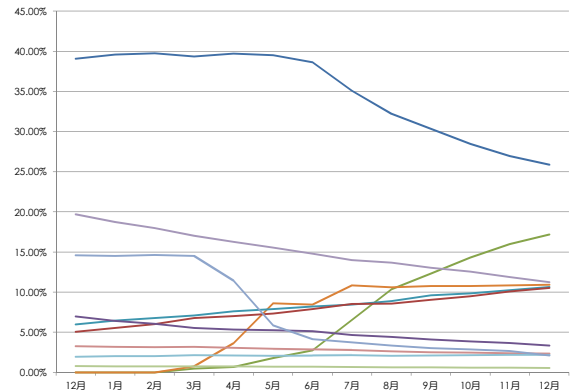

OSシェア推移

	12月	1月	2月	3月	4月	5月	6月	7月	8月	9月	10月	11月	12月	前月比
Windows 7	18.87%	20.49%	21.72%	23.24%	24.62%	26.25%	27.70%	29.53%	30.68%	32.08%	33.48%	34.73%	36.09%	103.90%
Windows XP	44.75%	43.02%	42.05%	40.81%	39.52%	38.08%	37.05%	35.28%	34.17%	32.65%	31.42%	30.29%	28.98%	95.68%
Windows Vista	25.46%	25.01%	24.45%	23.91%	23.24%	22.74%	22.01%	21.74%	21.28%	20.70%	20.27%	19.75%	19.34%	97.89%
MacOS	5.10%	5.22%	5.29%	5.45%	5.60%	5.68%	5.81%	5.89%	5.94%	6.13%	6.21%	6.34%	6.41%	101.10%
Android	0.51%	0.77%	0.96%	1.15%	1.49%	1.70%	1.83%	2.07%	2.42%	2.95%	3.17%	3.36%	3.56%	105.96%
iOS	1.70%	1.88%	1.98%	2.05%	2.14%	2.16%	2.24%	2.20%	2.24%	2.34%	2.33%	2.46%	2.62%	106.49%
Windows 2000	0.65%	0.59%	0.58%	0.54%	0.51%	0.48%	0.44%	0.41%	0.38%	0.36%	0.34%	0.32%	0.29%	91.99%

ブラウザシェア推移