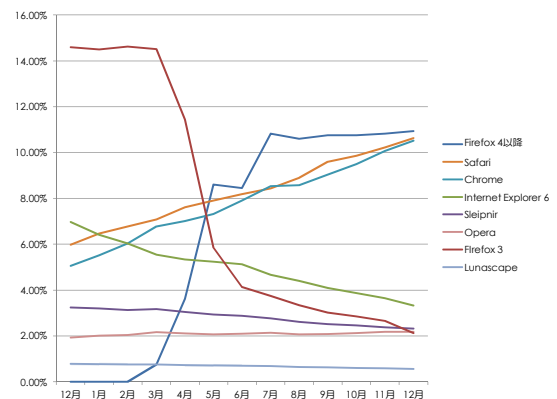

拡大グラフ

◆本プレスリリースに関する問合せ先
株式会社サムライファクトリー 担当：開発部
Tel : 03-6277-5281
Fax : 03-6277-5283
E-mail : info@samurai-factory.jp