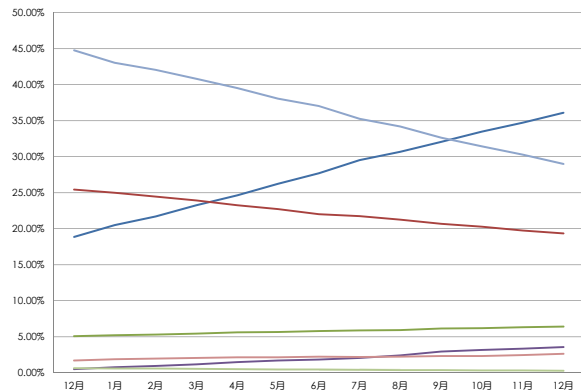

OSシェア推移

	12月	1月	2月	3月	4月	5月	6月	7月	8月	9月	10月	11月	12月	前月比
Windows 7	18.87%	20.49%	21.72%	23.24%	24.62%	26.25%	27.70%	29.53%	30.68%	32.08%	33.48%	34.73%	36.09%	103.90%
Windows XP	44.75%	43.02%	42.05%	40.81%	39.52%	38.08%	37.05%	35.28%	34.17%	32.65%	31.42%	30.29%	28.98%	95.68%
Windows Vista	25.46%	25.01%	24.45%	23.91%	23.24%	22.74%	22.01%	21.74%	21.28%	20.70%	20.27%	19.75%	19.34%	97.89%
MacOS	5.10%	5.22%	5.29%	5.45%	5.60%	5.68%	5.81%	5.89%	5.94%	6.13%	6.21%	6.34%	6.41%	101.10%
Android	0.51%	0.77%	0.96%	1.15%	1.49%	1.70%	1.83%	2.07%	2.42%	2.95%	3.17%	3.36%	3.56%	105.96%
iOS	1.70%	1.88%	1.98%	2.05%	2.14%	2.16%	2.24%	2.20%	2.24%	2.34%	2.33%	2.46%	2.62%	106.49%
Windows 2000	0.65%	0.59%	0.58%	0.54%	0.51%	0.48%	0.44%	0.41%	0.38%	0.36%	0.34%	0.32%	0.29%	91.99%

全体グラフ

拡大グラフ

ブラウザシェア推移

	12月	1月	2月	3月	4月	5月	6月	7月	8月	9月	10月	11月	12月	前月比
Internet Explorer 8	39.06%	39.57%	39.76%	39.36%	39.69%	39.51%	38.63%	35.08%	32.22%	30.34%	28.47%	26.94%	25.89%	96.09%
Internet Explorer 9	-	-	-	0.46%	0.67%	1.78%	2.75%	6.53%	10.36%	12.32%	14.32%	15.96%	17.17%	107.59%
Internet Explorer 7	19.70%	18.74%	17.97%	17.00%	16.25%	15.53%	14.79%	13.99%	13.65%	13.04%	12.54%	11.86%	11.22%	94.56%
Firefox 4以降	-	-	-	0.76%	3.61%	8.61%	8.45%	10.82%	10.61%	10.75%	10.76%	10.83%	10.93%	101.00%
Safari	5.98%	6.46%	6.77%	7.09%	7.61%	7.90%	8.19%	8.43%	8.89%	9.59%	9.86%	10.23%	10.63%	103.96%
Chrome	5.06%	5.52%	6.03%	6.77%	7.02%	7.32%	7.90%	8.54%	8.57%	9.04%	9.49%	10.07%	10.52%	104.47%
Internet Explorer 6	6.97%	6.41%	6.03%	5.54%	5.34%	5.24%	5.13%	4.67%	4.40%	4.09%	3.87%	3.64%	3.32%	91.11%
Sleipnir	3.24%	3.19%	3.12%	3.16%	3.05%	2.93%	2.87%	2.77%	2.61%	2.51%	2.45%	2.38%	2.32%	97.61%
Opera	1.93%	2.01%	2.04%	2.16%	2.11%	2.07%	2.10%	2.13%	2.07%	2.08%	2.13%	2.17%	2.18%	100.24%
Firefox 3	14.59%	14.50%	14.62%	14.50%	11.44%	5.85%	4.13%	3.75%	3.34%	3.02%	2.85%	2.65%	2.12%	80.03%
Lunaspape	0.79%	0.77%	0.75%	0.75%	0.73%	0.71%	0.69%	0.68%	0.64%	0.62%	0.60%	0.58%	0.56%	95.79%